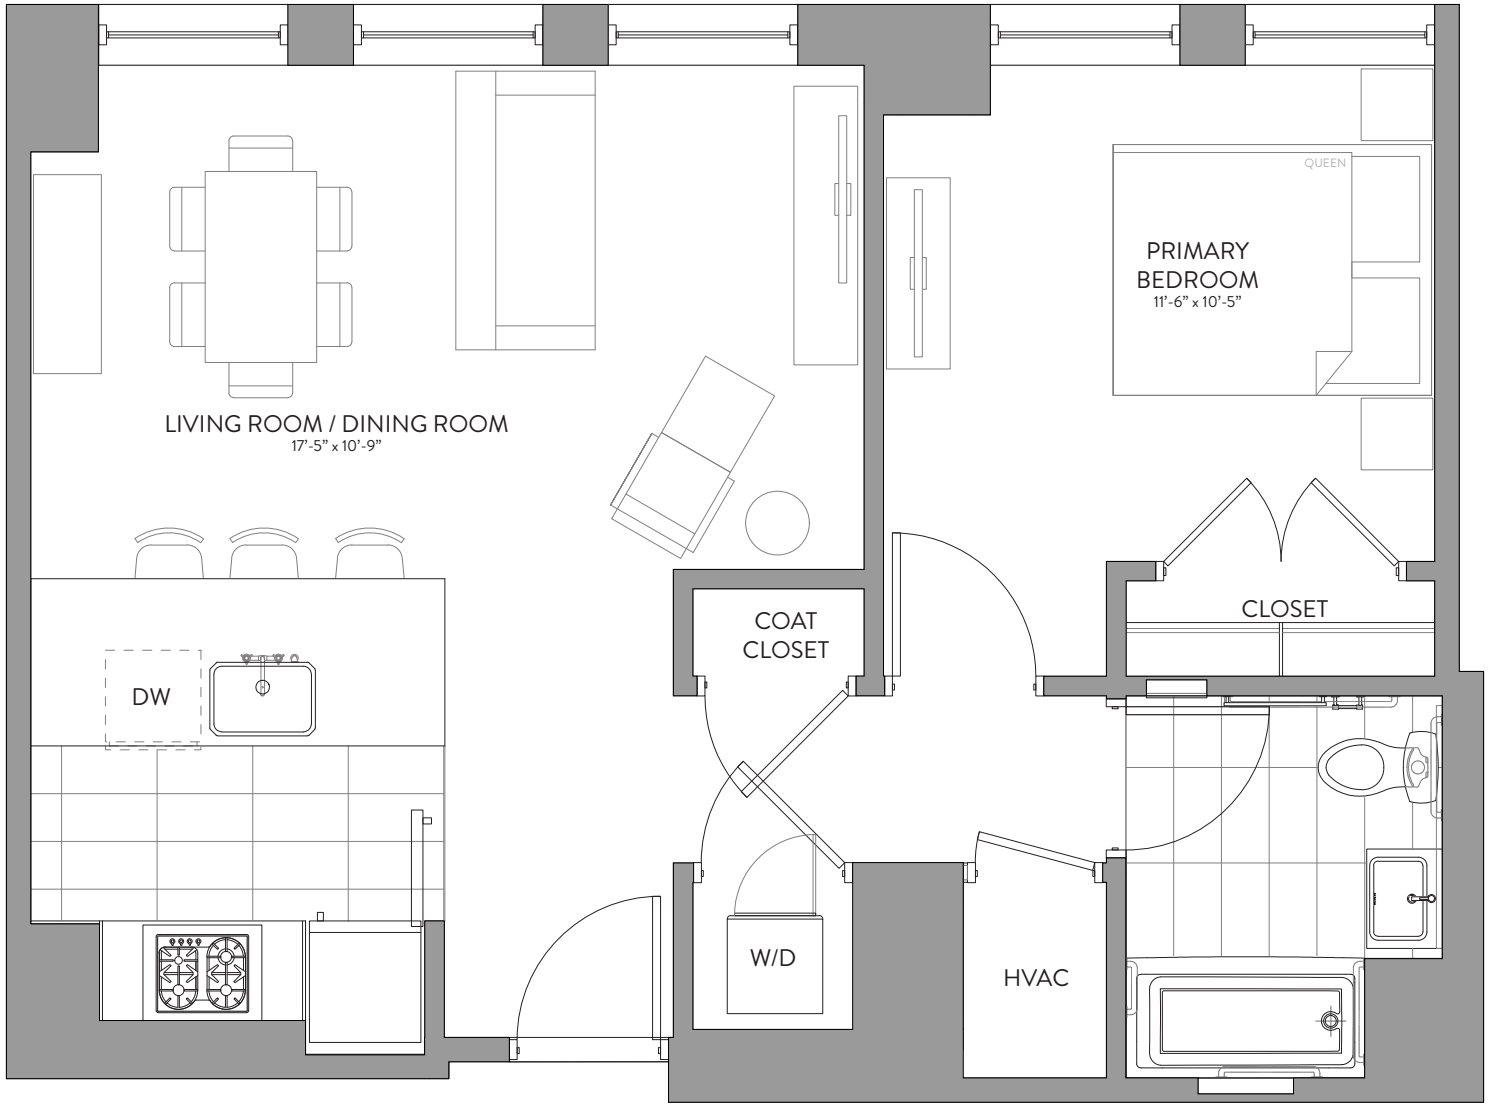

1 BEDROOM | 1 BATH

APT:
493
593
693
893

All dimensions are approximate and subject to construction variances. Plans may contain minor variances.

4TH FLOOR

5TH FLOOR

6TH FLOOR

8TH FLOOR

SILVERMAN
BUILDING NEIGHBORHOODS