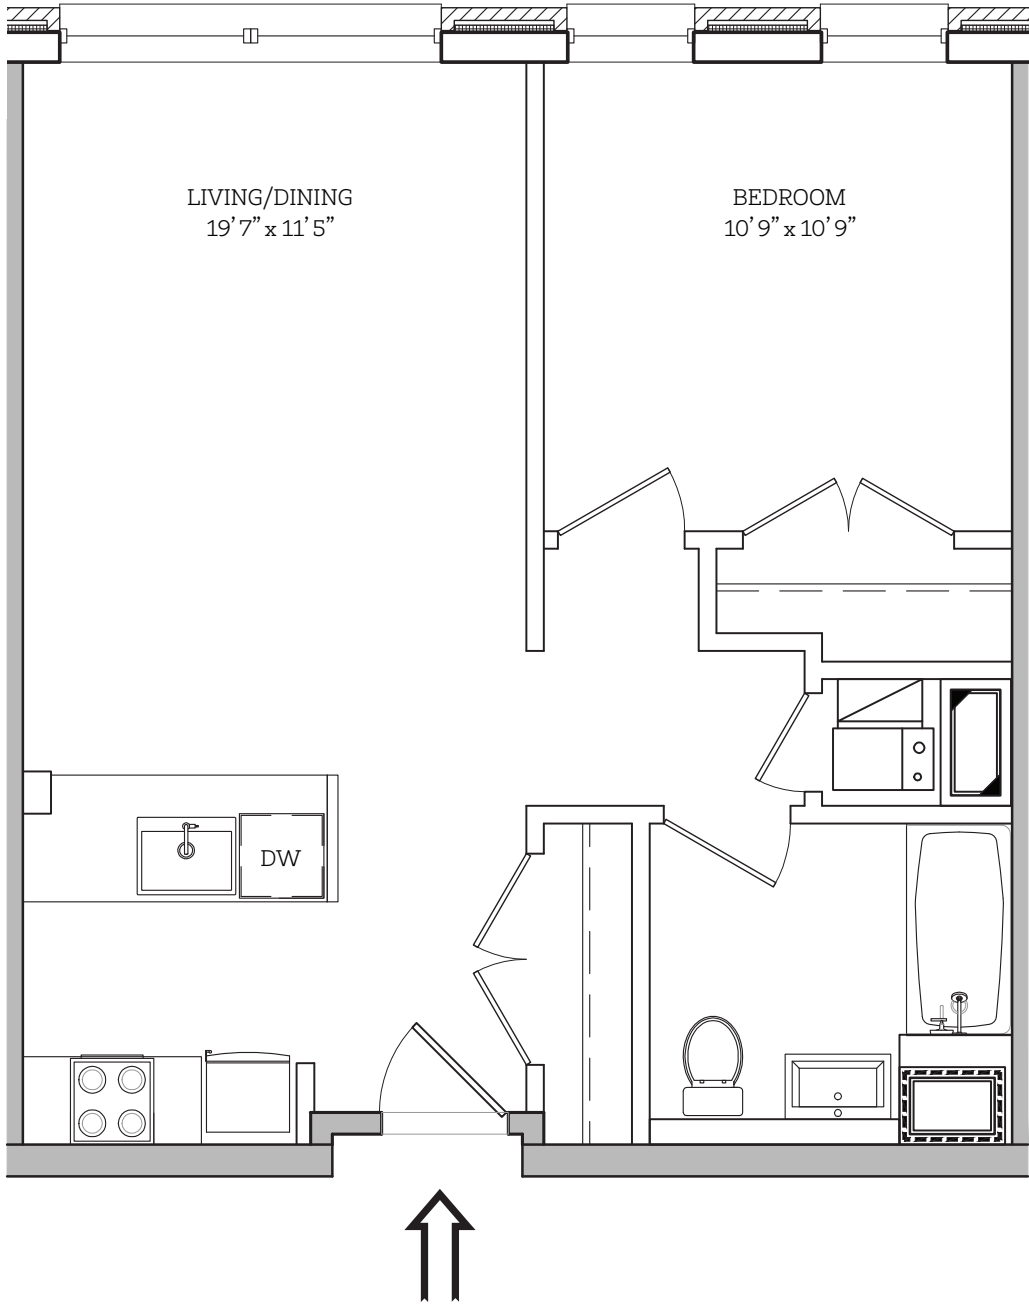

PARK FRANCIS

1 BEDROOM / 1 BATH

270 370 371 470 471 570 571
670 671 770 771 BALCONY

All dimensions are approximate and subject to construction variances. Plans may contain minor variances.

NOTES

EQUAL HOUSING OPPORTUNITY