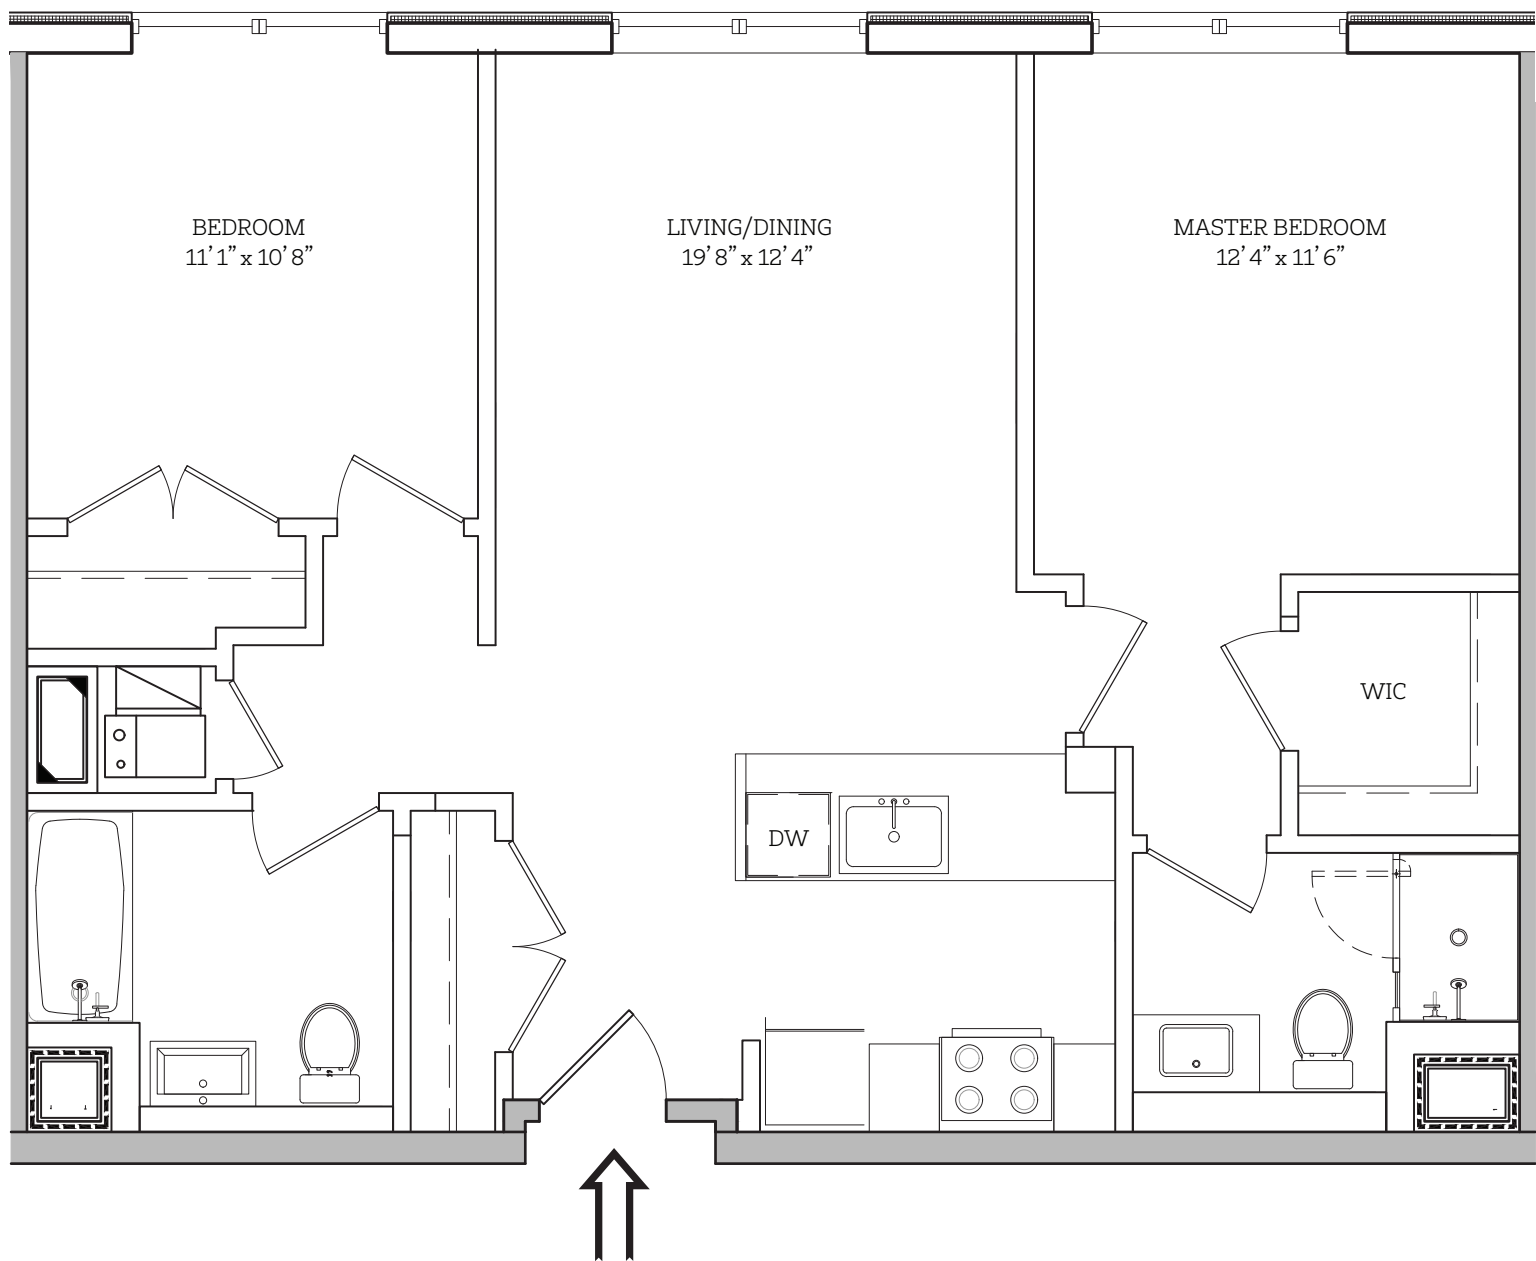

PARK FRANCIS

2 BEDROOM / 2 BATH

374 474 574 674 774

All dimensions are approximate and subject to construction variances. Plans may contain minor variances.

NOTES