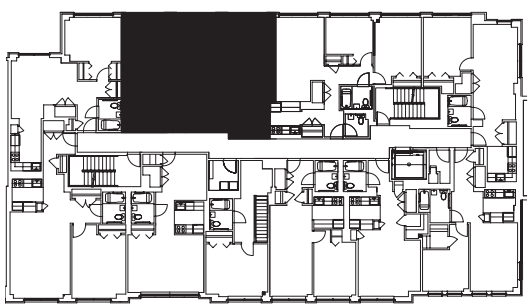

UNIT 4J
2BR

FOURTH FLOOR KEY PLAN

MAJESTIC THEATER APARTMENTS
222 MONTGOMERY STREET
JERSEY CITY, NJ 07302