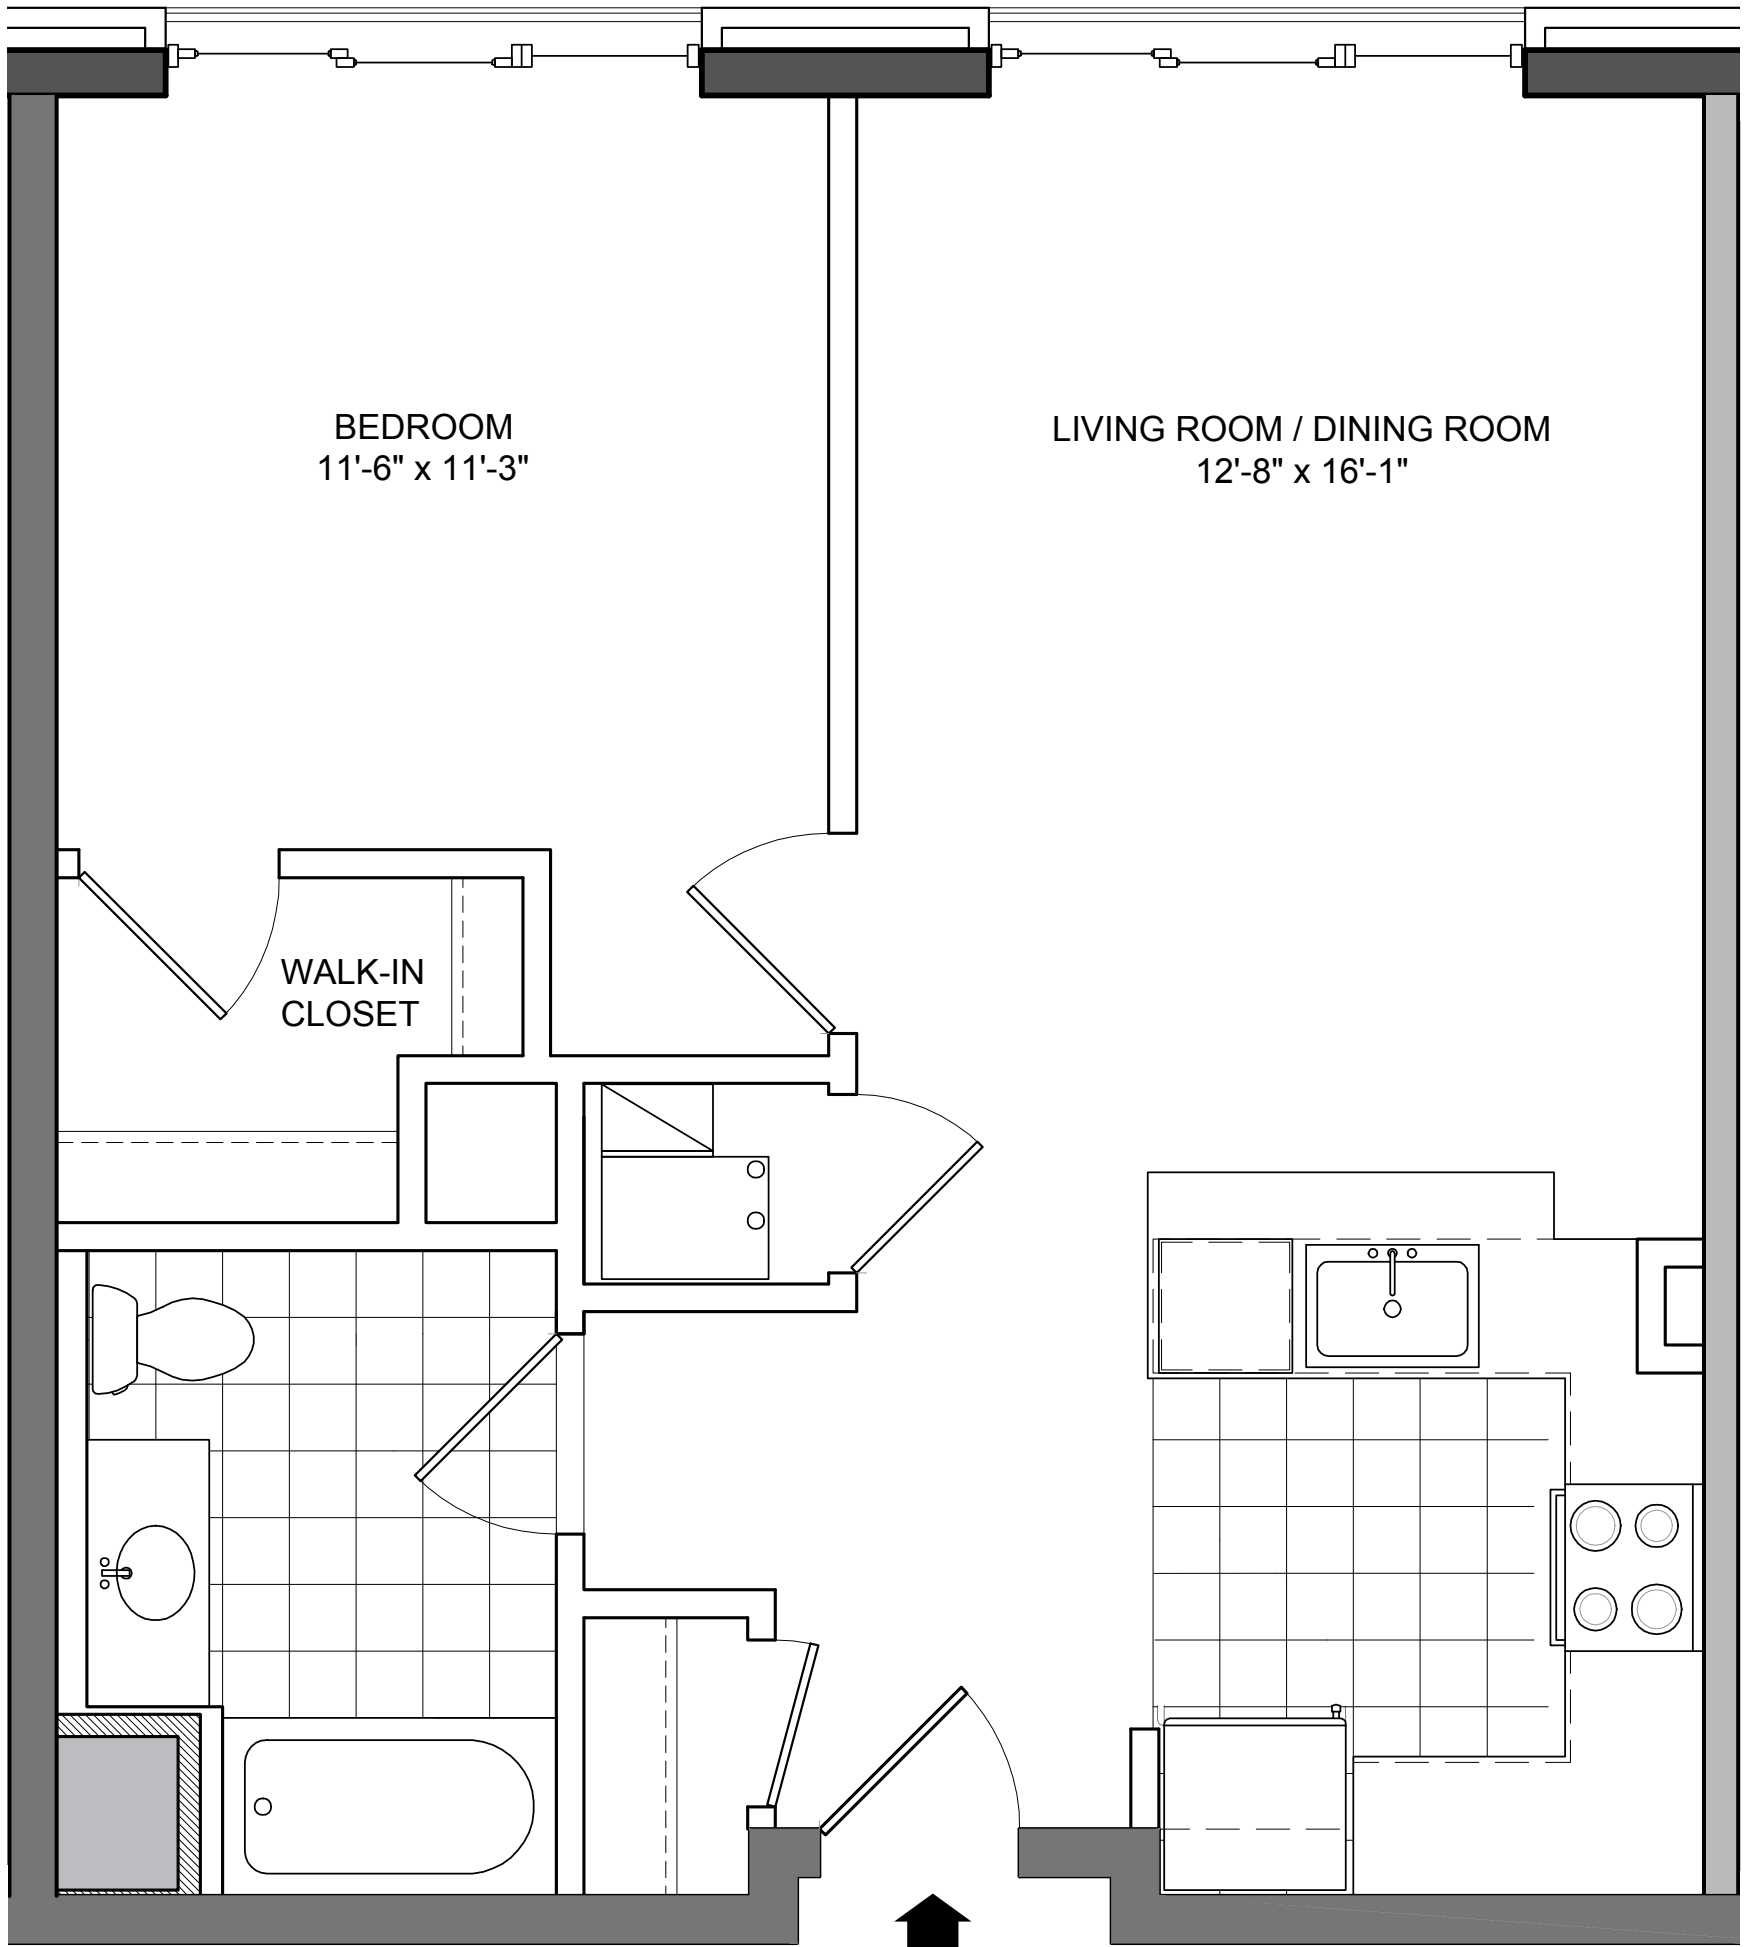

1 BEDROOM / 1 BATH

633,733

*All dimensions are subject to minor modification as may be required by conditions of construction

EXCLUSIVE AGENT

SILVERMAN
BUILDING NEIGHBORHOODS